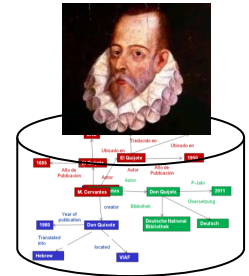

## Interfaz Web

The screenshot shows a web interface for Cervantes Saavedra. At the top, there are logos for 'Ontology Engineer ingGroup' and 'BNE', and navigation links for 'autores', 'obras', 'entidades', and 'temas'. A search bar contains 'Cervantes Saavedra, Miguel de'. Below the search bar, there are two columns of results. The left column lists titles with their corresponding expressions, such as 'Título: [Visita a las galeras y Nueva aventura de la hermosa monaca] expresiones'. The right column lists titles and languages with their corresponding manifestations, such as 'Título y lengua: Don Quijote de la Mancha / Inglés manifestaciones'.